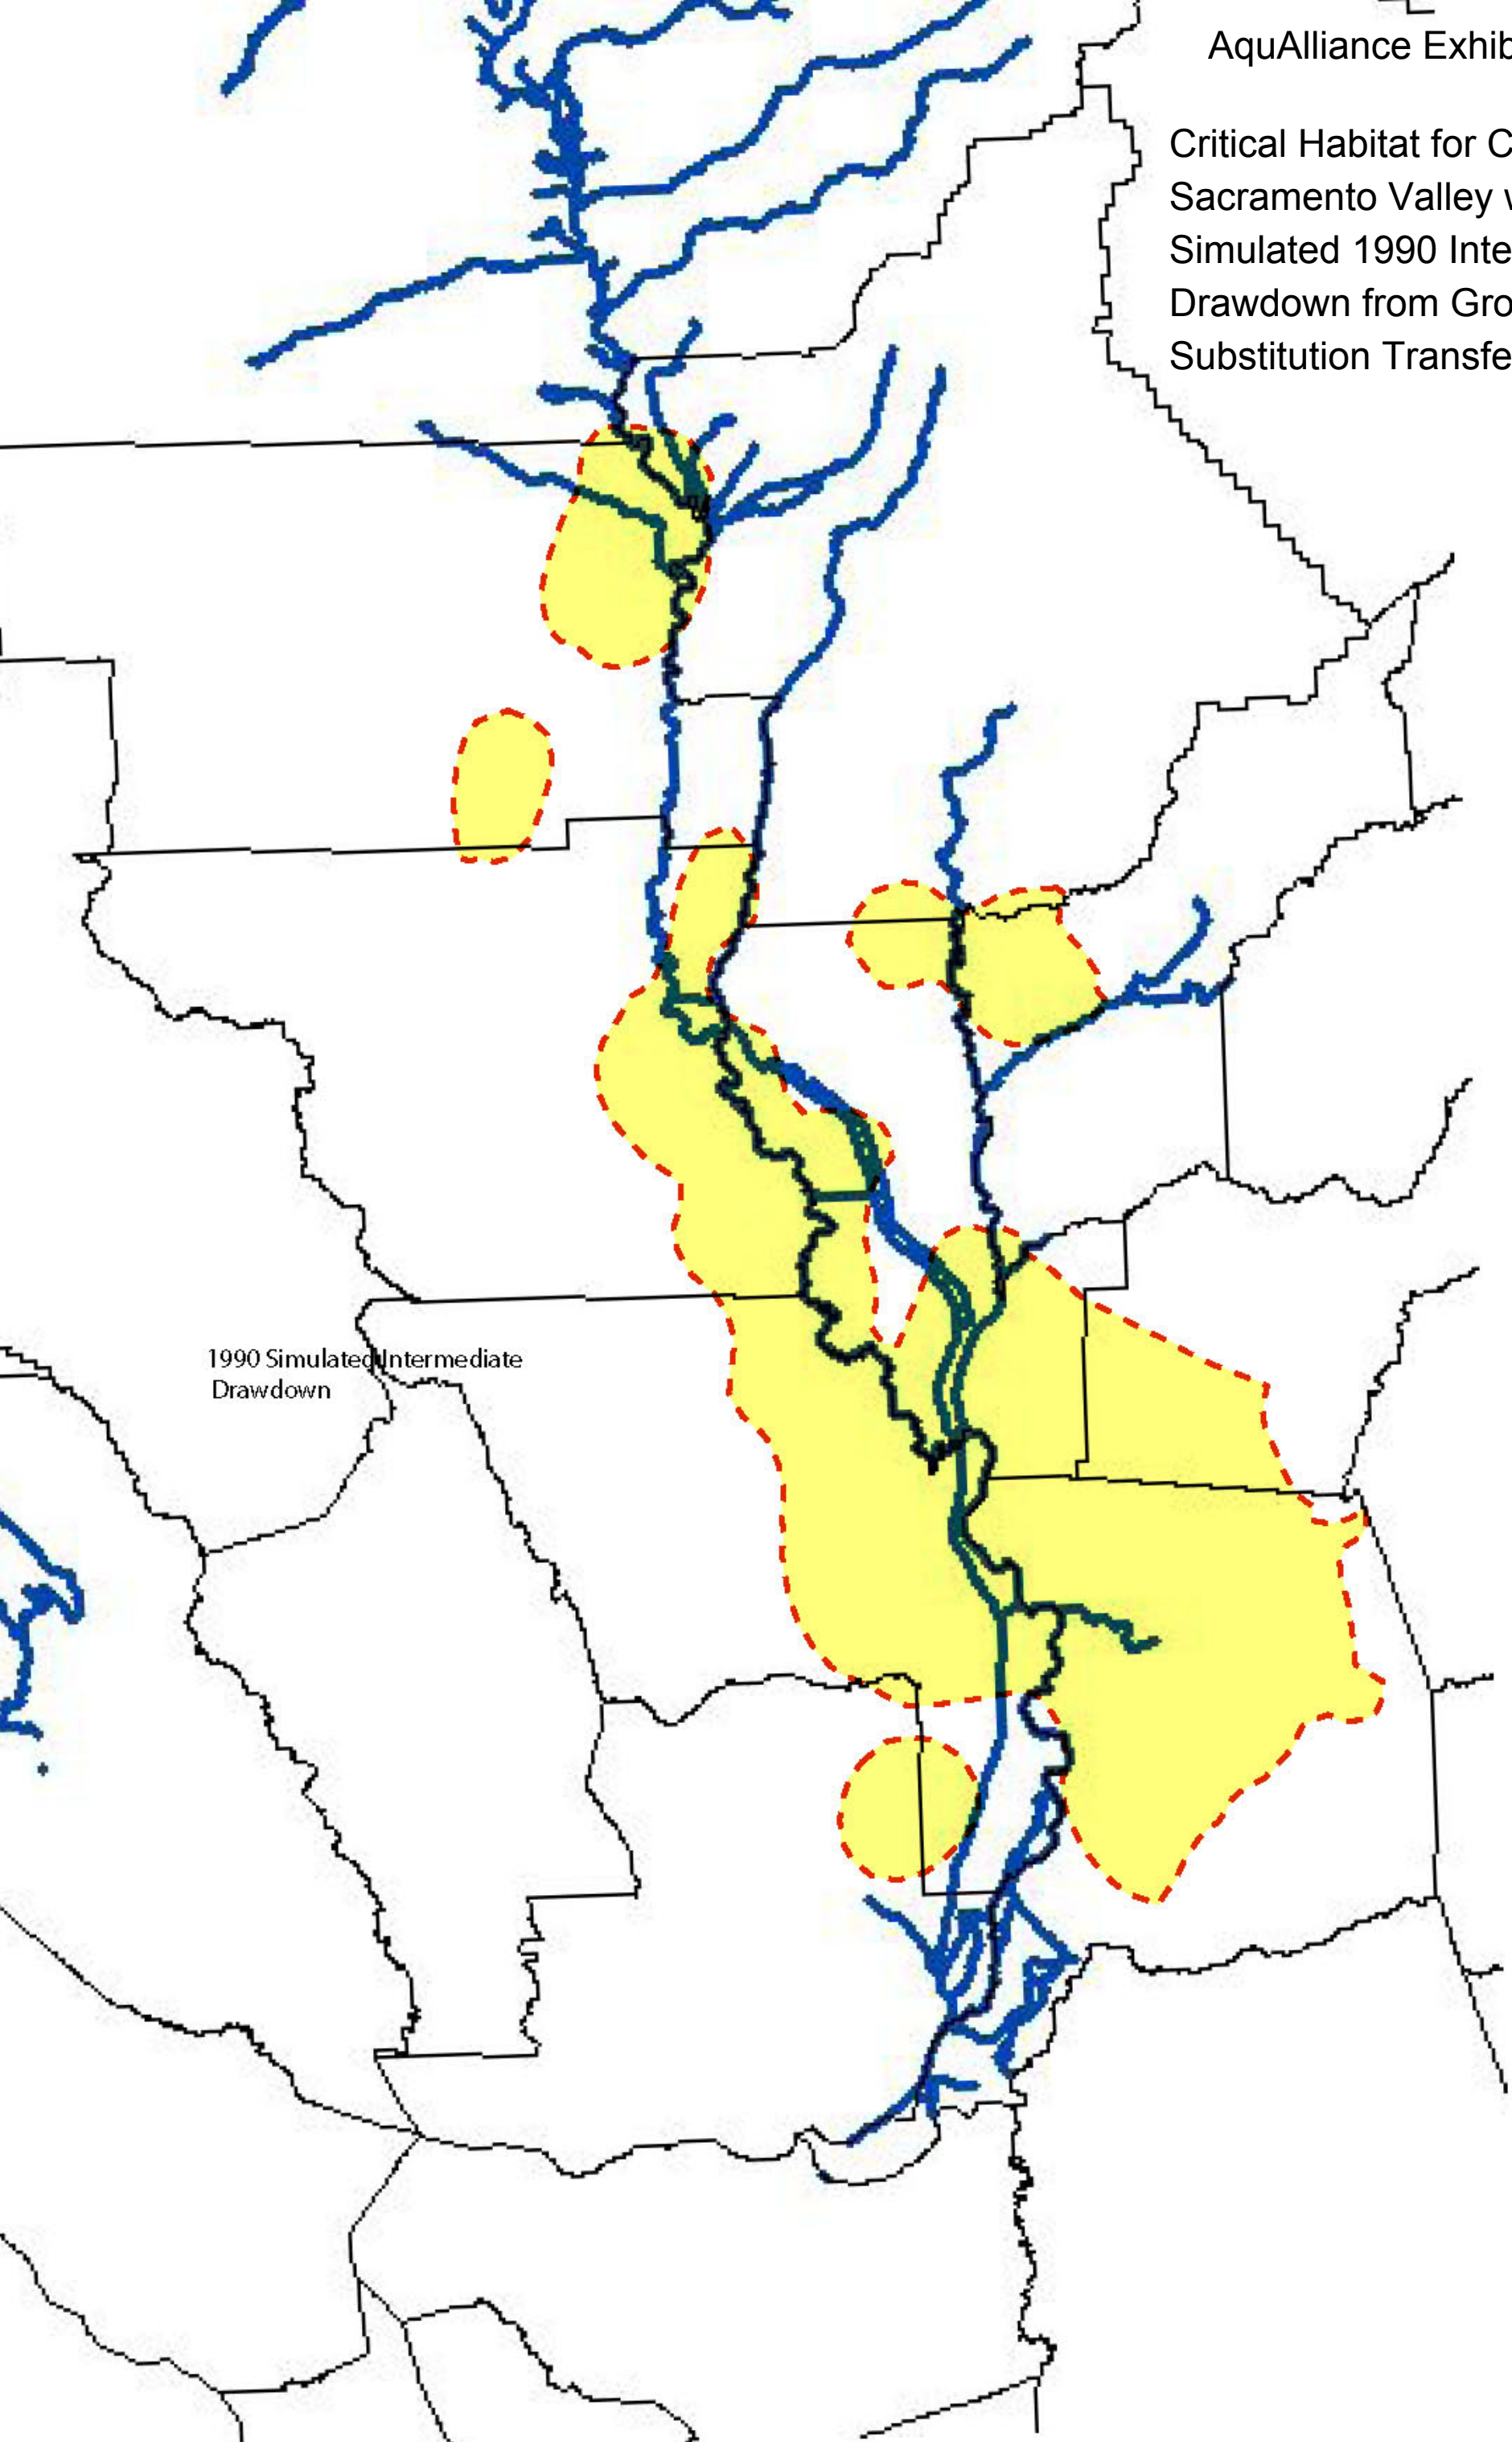

Critical Habitat for Chinook
Sacramento Valley with
Simulated 1990 Shallow
Drawdown from Groundwater
Substitution Transfers

Critical Habitat for Chinook
Sacramento Valley with
Simulated 1990 Intermediate
Drawdown from Groundwater
Substitution Transfers

Critical Habitat for Chinook
Sacramento Valley with
Simulated 1990 Deep
Drawdown from Groundwater
Substitution Transfers

1990 Simulated Deep Aquifer Drawdown