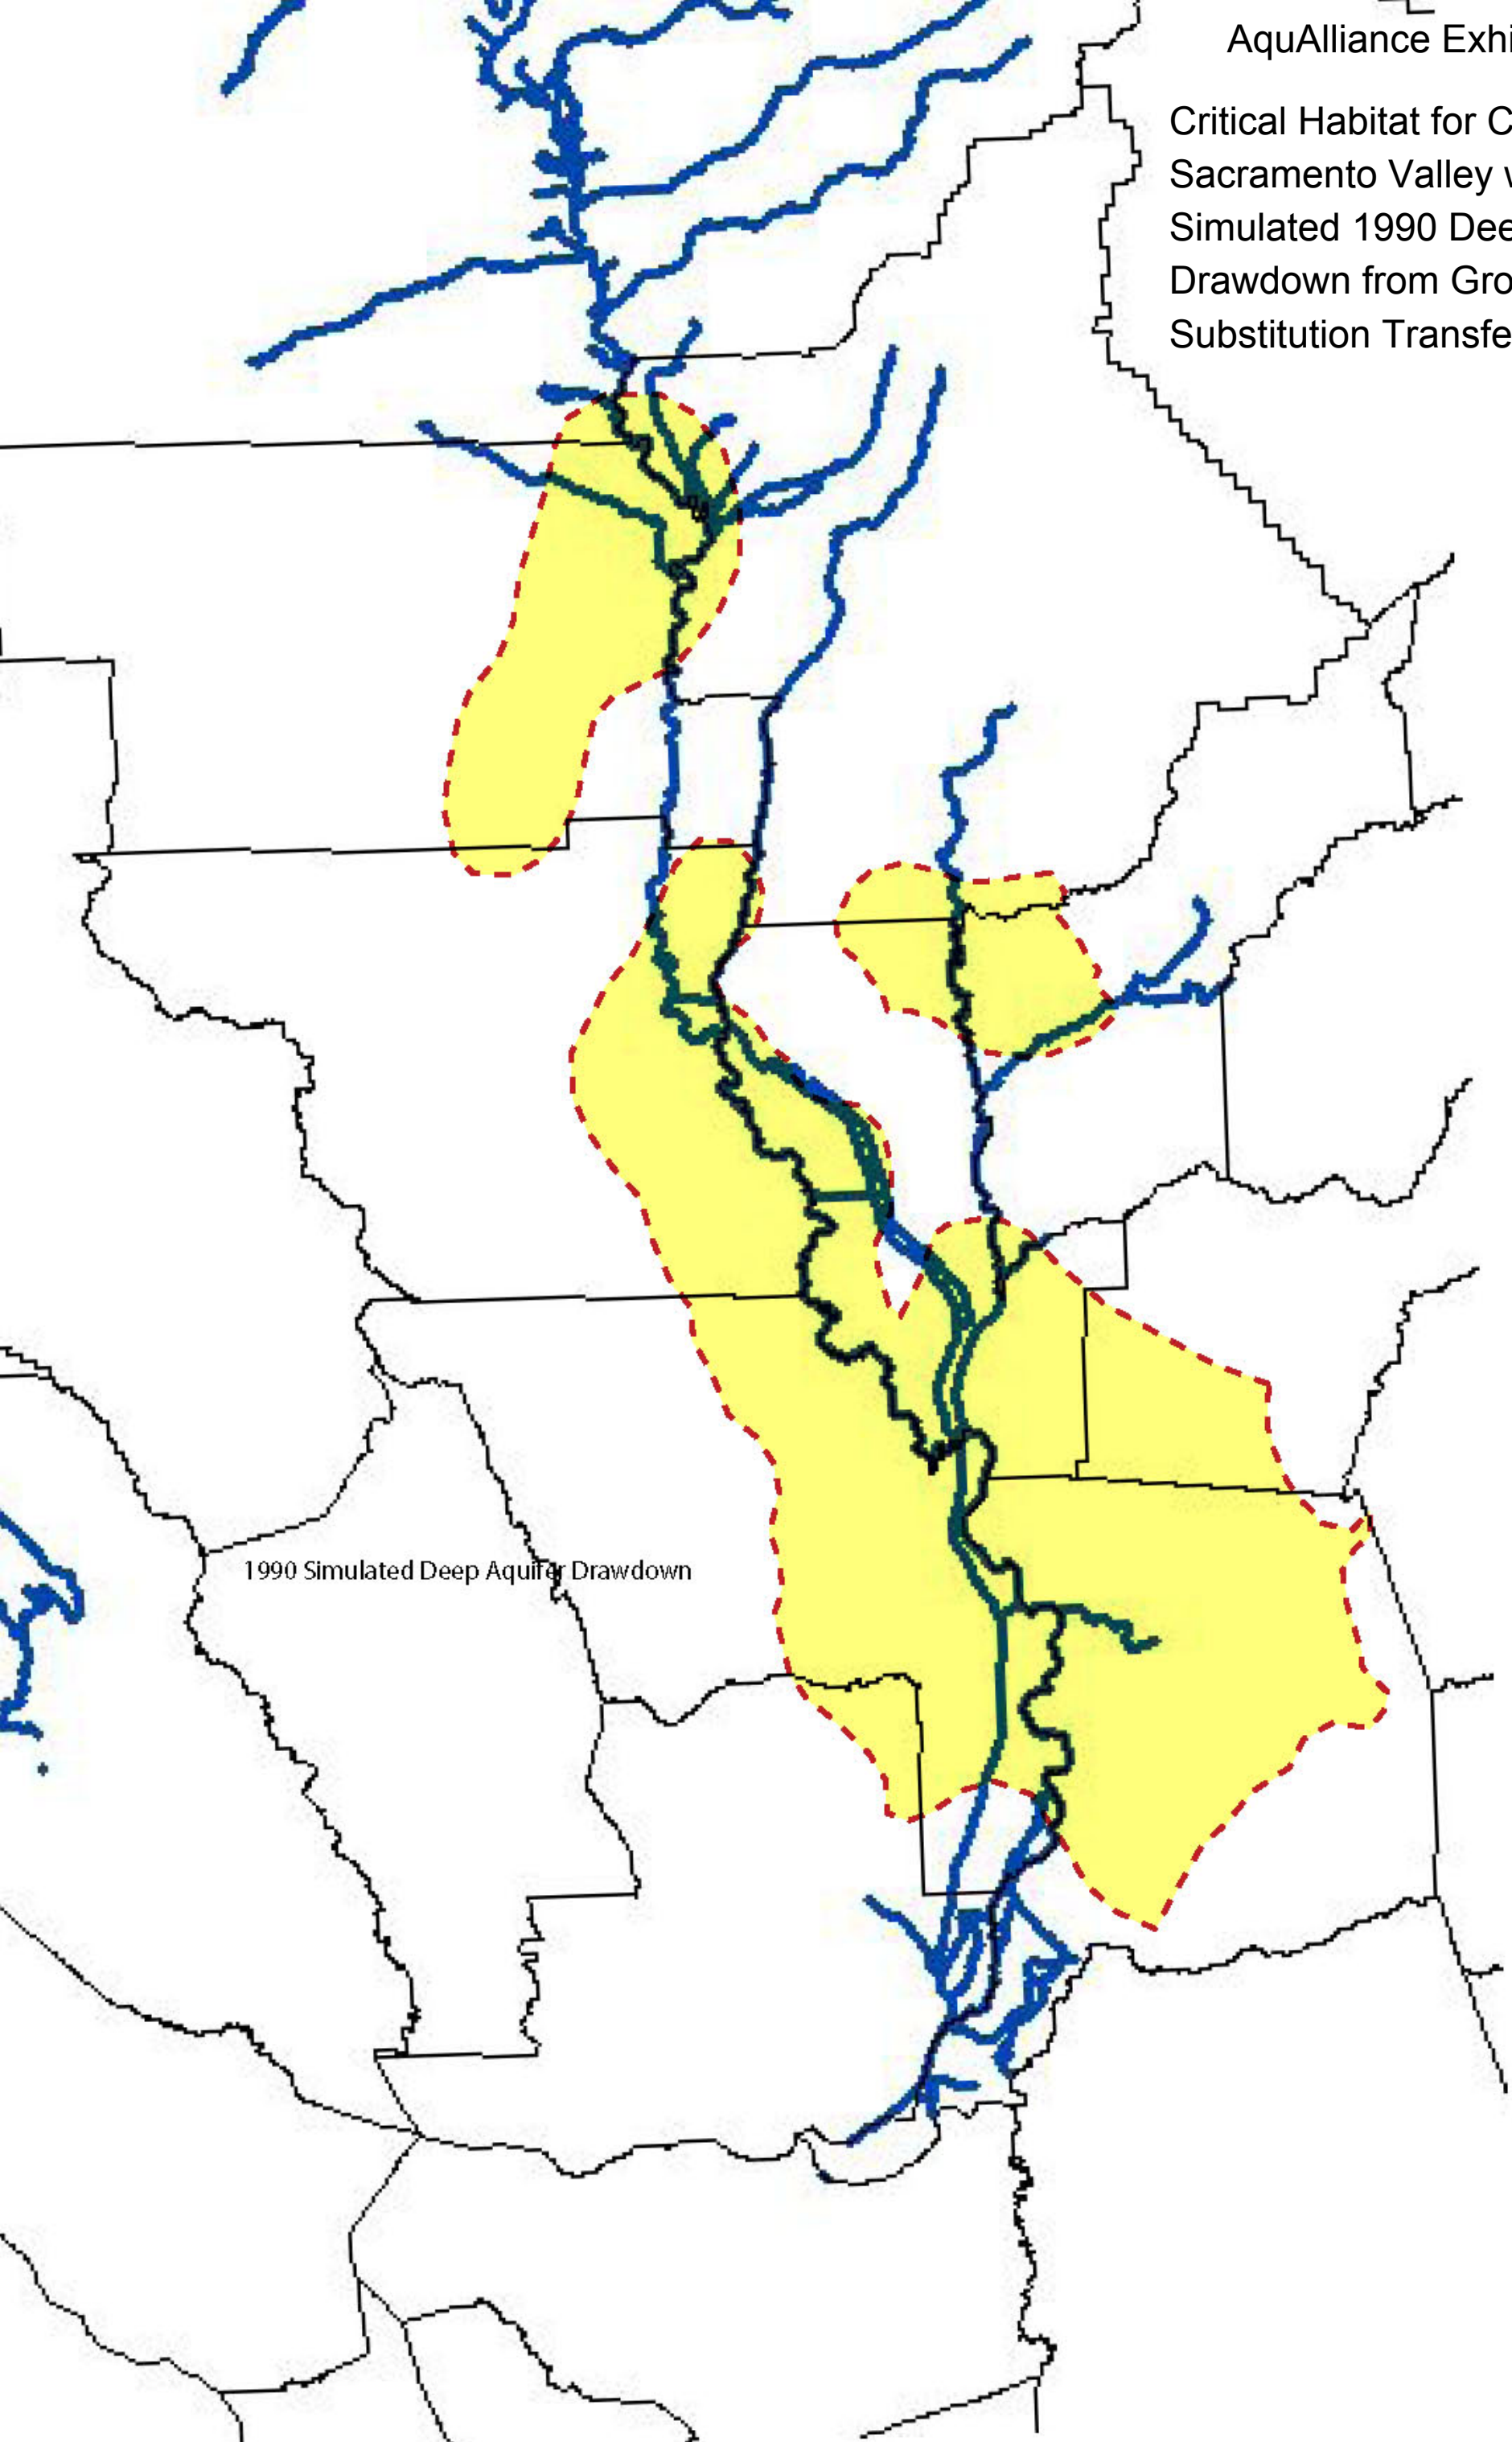

Critical Habitat for Chinook
Sacramento Valley with
Simulated 1990 Shallow
Drawdown from Groundwater
Substitution Transfers

Critical Habitat for Chinook
Sacramento Valley with
Simulated 1990 Intermediate
Drawdown from Groundwater
Substitution Transfers

Critical Habitat for Chinook
Sacramento Valley with
Simulated 1990 Deep
Drawdown from Groundwater
Substitution Transfers

1990 Simulated Deep Aquifer Drawdown