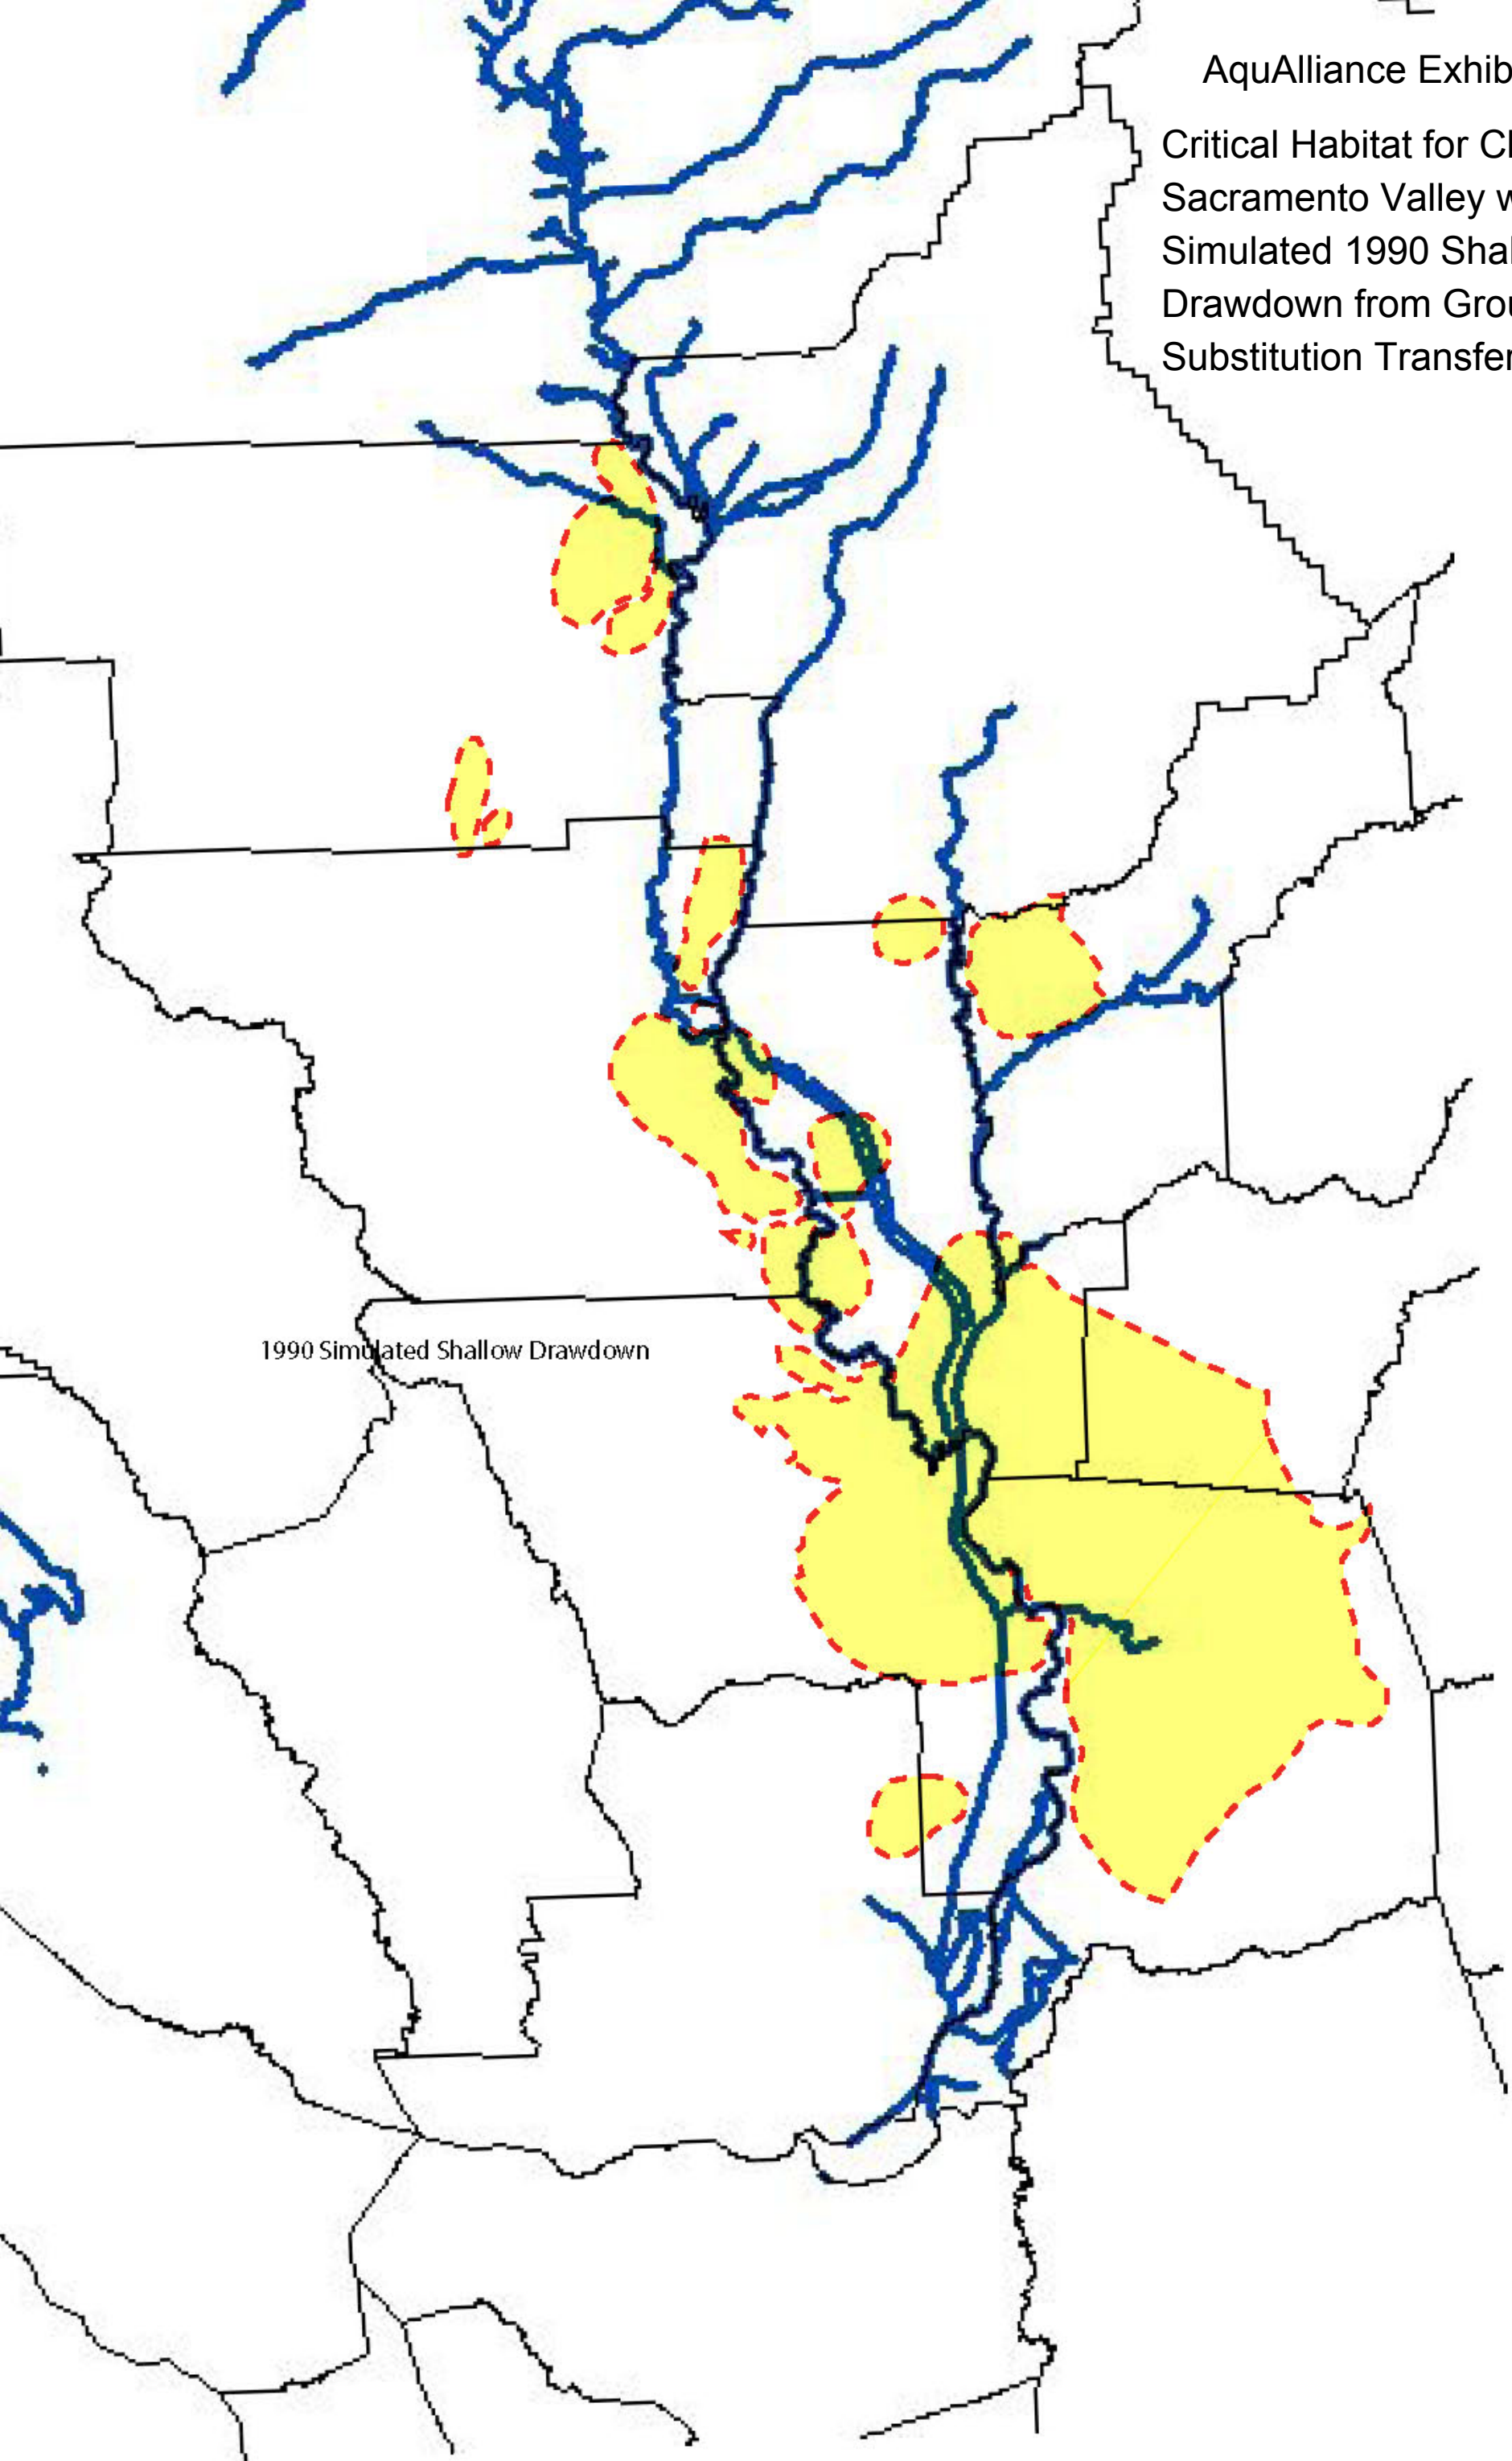

Critical Habitat for Chinook
Sacramento Valley with
Simulated 1990 Shallow
Drawdown from Groundwater
Substitution Transfers

Critical Habitat for Chinook
Sacramento Valley with
Simulated 1990 Intermediate
Drawdown from Groundwater
Substitution Transfers

Critical Habitat for Chinook
Sacramento Valley with
Simulated 1990 Deep
Drawdown from Groundwater
Substitution Transfers

1990 Simulated Deep Aquifer Drawdown